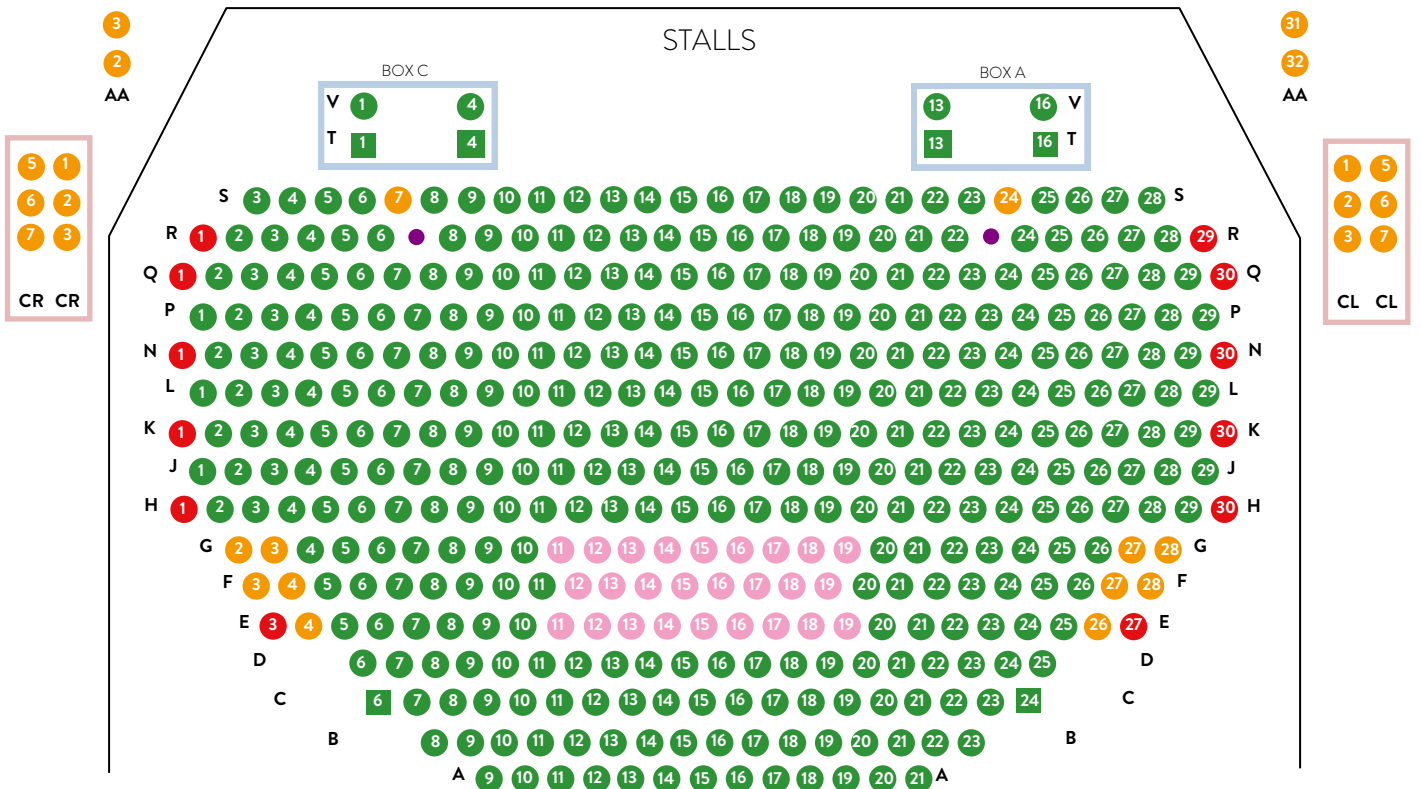

UPPER CIRCLE

DRESS CIRCLE

STALLS

STAGE

KEY: ● Standard Seat ● Premium Seat ● Restricted View ● Strapitan (folding) seat ● Pillar □ Wheelchair Spaces

Seating plan subject to change. For advice on choice of seats please contact the box office.