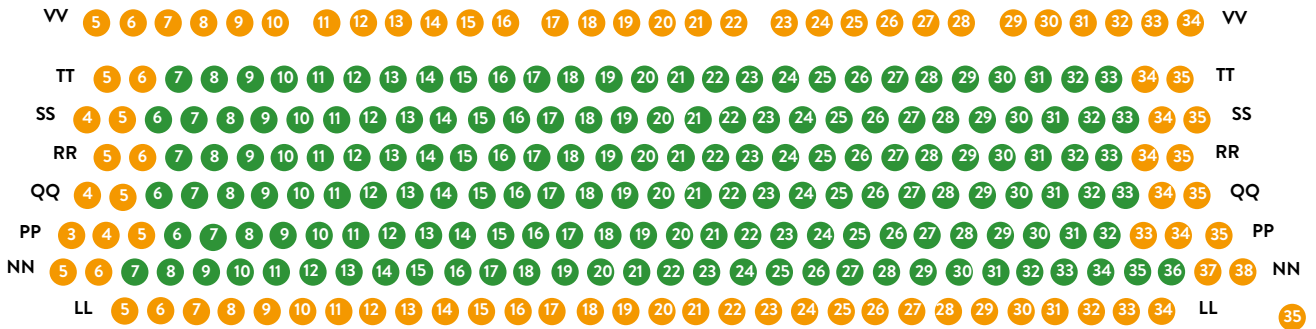

UPPER CIRCLE

DRESS CIRCLE

STALLS

STAGE

KEY: ● Standard Seat ● Premium Seat ● Restricted View ● Strapitan (folding) seat ● Pillar □ Wheelchair Spaces

Seating plan subject to change. For advice on choice of seats please contact the box office.