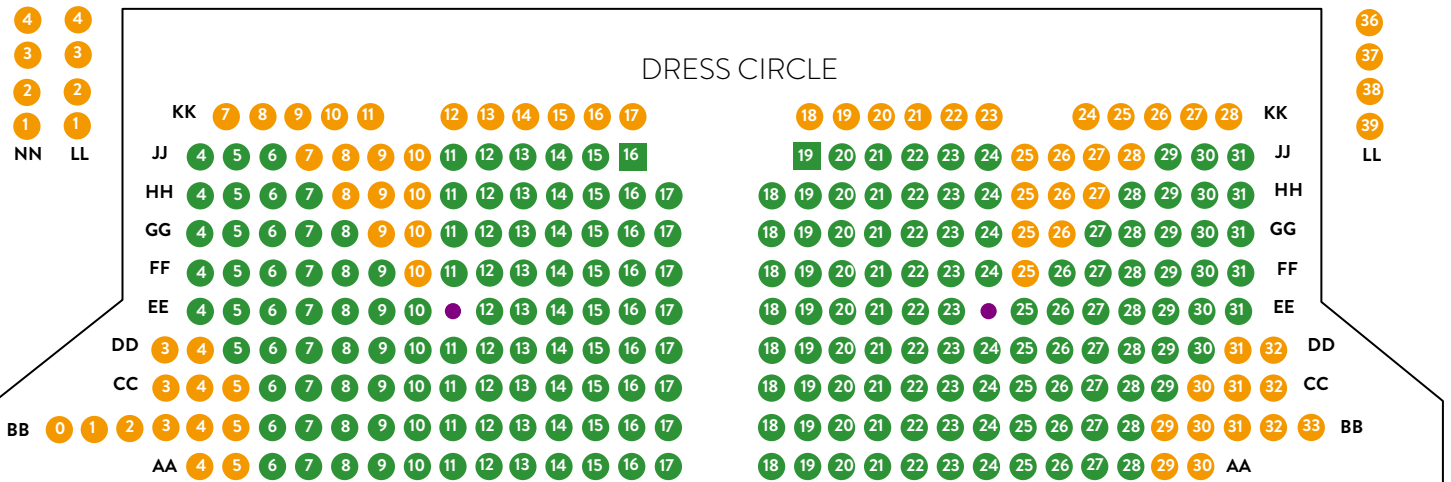

UPPER CIRCLE

DRESS CIRCLE

STALLS

STAGE

KEY: ● Standard Seat ● Premium Seat ● Restricted View ● Strapitan (folding) seat ● Pillar □ Wheelchair Spaces

Seating plan subject to change. For advice on choice of seats please contact the box office.